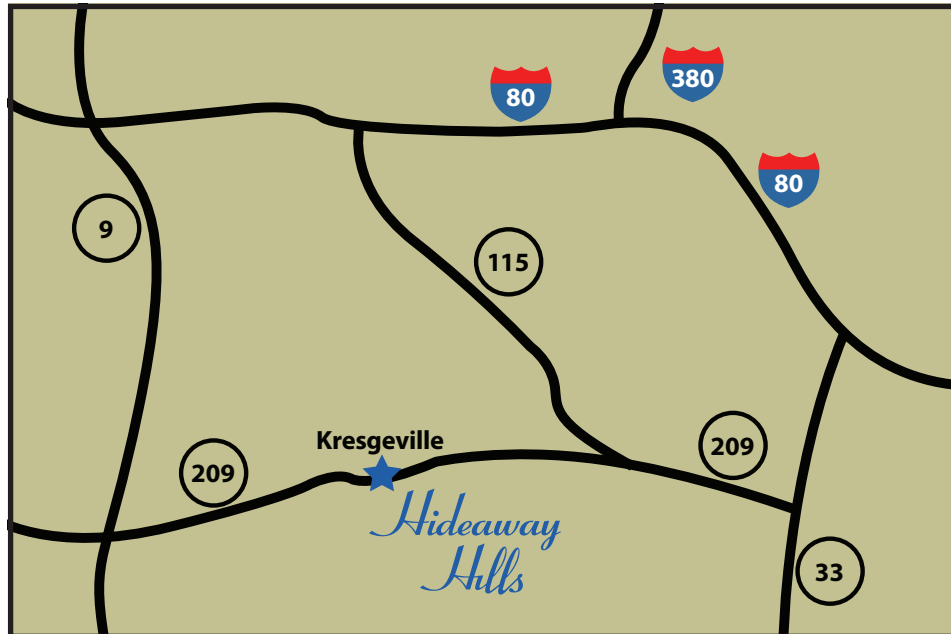

HIDEAWAY HILLS GOLF CLUB

610-681-6000

5590 Carney Rd.
Kresgeville, PA 18333

Hideaway Hills Golf Club is located 1 mile off Route 209 in the beautiful Pocono Mountains. The course is only 30 minutes from the Allentown, Easton, Bethlehem and Stroudsburg area.

STROUDSBURG: Interstate 80 to Route 33 South to Lehighton Exit onto Route 209 South 11 miles to Kresgeville. Hideaway Hills sign on right, make left on Hideaway Hills Road, go 3/4 mile. Hideaway Hills sign on left at Carnay Road, make left go 1/5 mile, entrance on left.

ALLENTOWN: Northeast Extension PA Turnpike, Rt. 476 North to Mahoning Valley Exit 74 onto Route 209 North 9 miles to Kresgeville. Sign on left for Hideaway Hills, follow directions above.

EASTON: Route 22 West to Route 33 North Lehighton exit to Route 209 South 11 miles to Kresgeville, Hideaway Hills sign on right, follow directions above.

SCRANTON: Northeast Extension PA Turnpike, Rt. 476 South to Mahoning Valley Exit 74 onto Route 209 North 9 miles to Kresgeville. Sign on left for Hideaway Hills, follow directions above.

WILKES-BARRE: Route 115 South to Brodheadsville, at Brodheadsville pick up Route 209 South 6 miles to Kresgeville, on right Hideaway Hills, follow directions above.